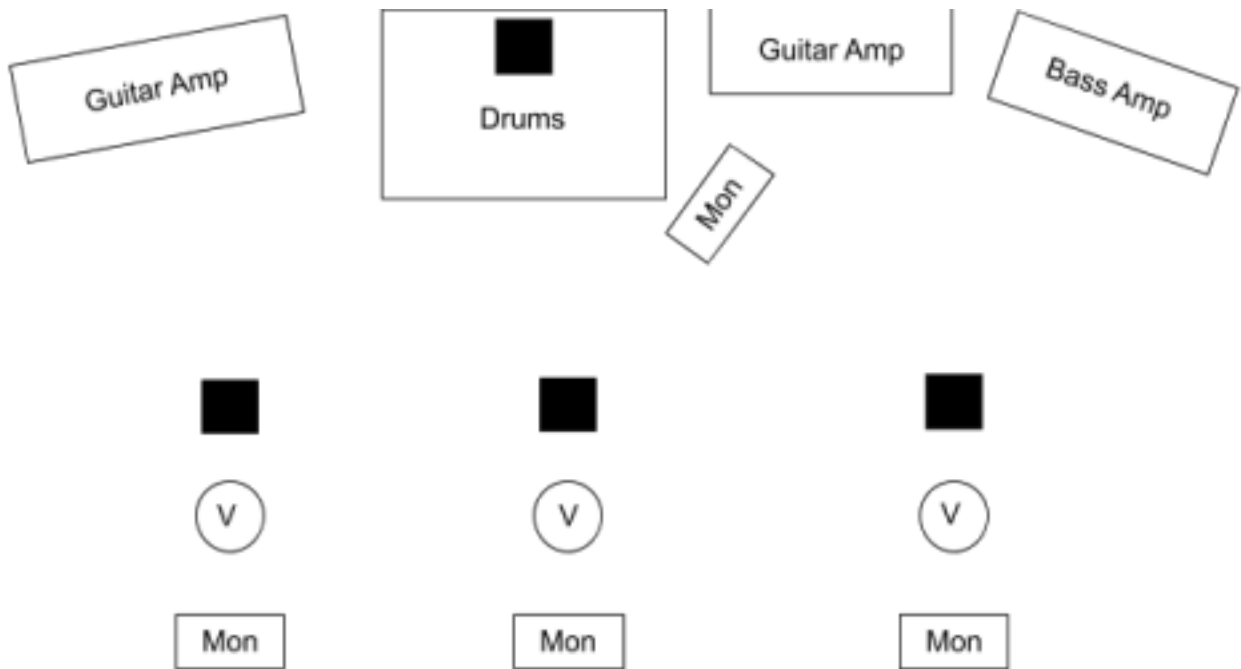

Earth Freaks Basic Stage Plot - 2025

■ = Musician V = Vocal Mic Mon = Monitor Speaker

This is a loose guide to our usual stage set up, and is open to situational adjustments.

We use battery powered pedalboards, so the only power requirement is for amps.