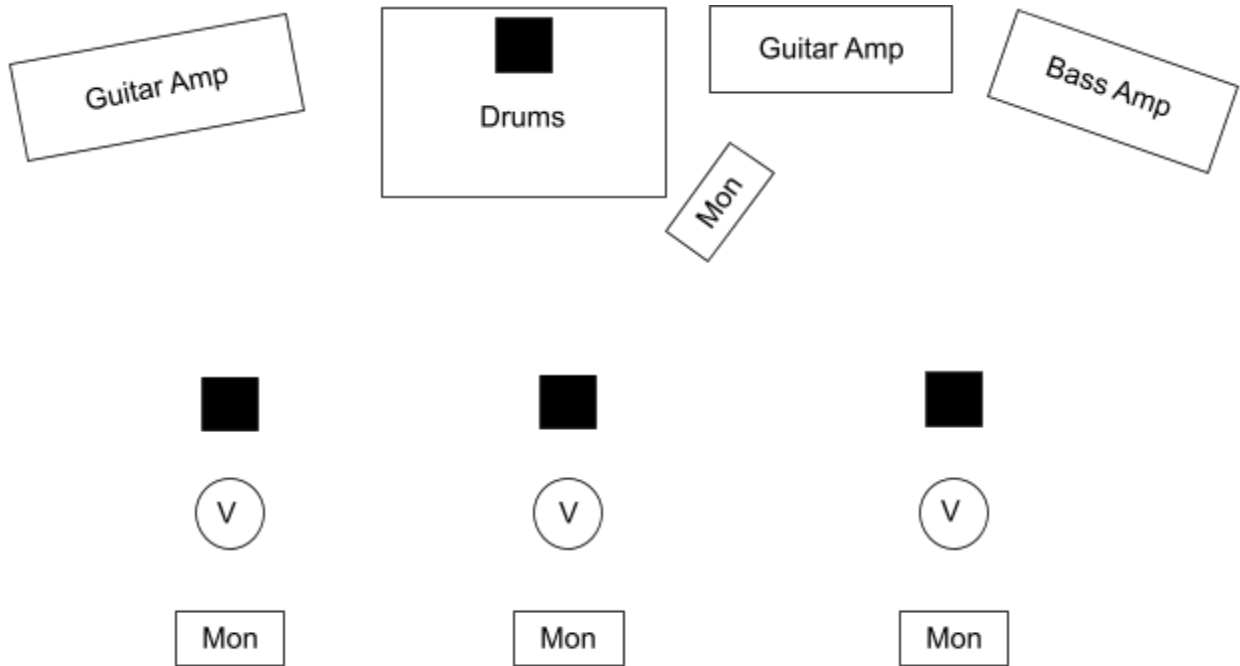

Earth Freaks Basic Stage Plot 2022

■ = Musician V = Vocal Mic Mon = Monitor Speaker

- This is a loose guide to our usual stage set up, but is open to situational adjustments
- We use battery powered pedalboards, so the only power requirement is for amps